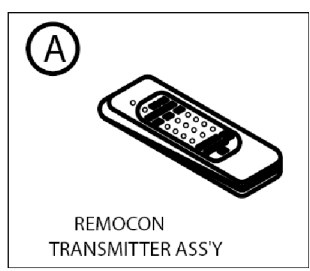

1. Instruction manual ass'y - Accessories

NO	DESCRIPTION	PARTS NO.	Q,ty
1	POLY BAG		1
2	CARD WARRANTY	CQE1A172X	1
3	AM LOOP ANTENNA ASS'Y	CSA1A027Z	1
4	BATTERY		3
5	BATTERY		2
6	INSTRUCTION MANUAL	COX1A1185Z	1
7	FM 1 POL ANT(UL)	CSA1A019Z	1
8	REMOCON ASS'Y(ZONE2)	HARTZONE23	1
9	CORD,POWER(UL)	CJA2A070Z	1
10	SHEET GUIDE		1
11	STAPLE		3
12	COVER ASS'Y	CGRAVR130ZA	1
	1 COVER A	CGR1A331M7H43	1
	2 COVER B	CGR1A332M7H43	1
	3 SHEET,FRONT COVER	CQE1A219Z	1
	4 PAD, COVER	CPS1A676	1
	5 BAG ,POLY		1
13	IMAGE BROCHURES		1
A	REMOCON ASS'Y	CARTAVR347	1
B	MICROPHONE ASS'Y	CJXAVR340MICRO	1