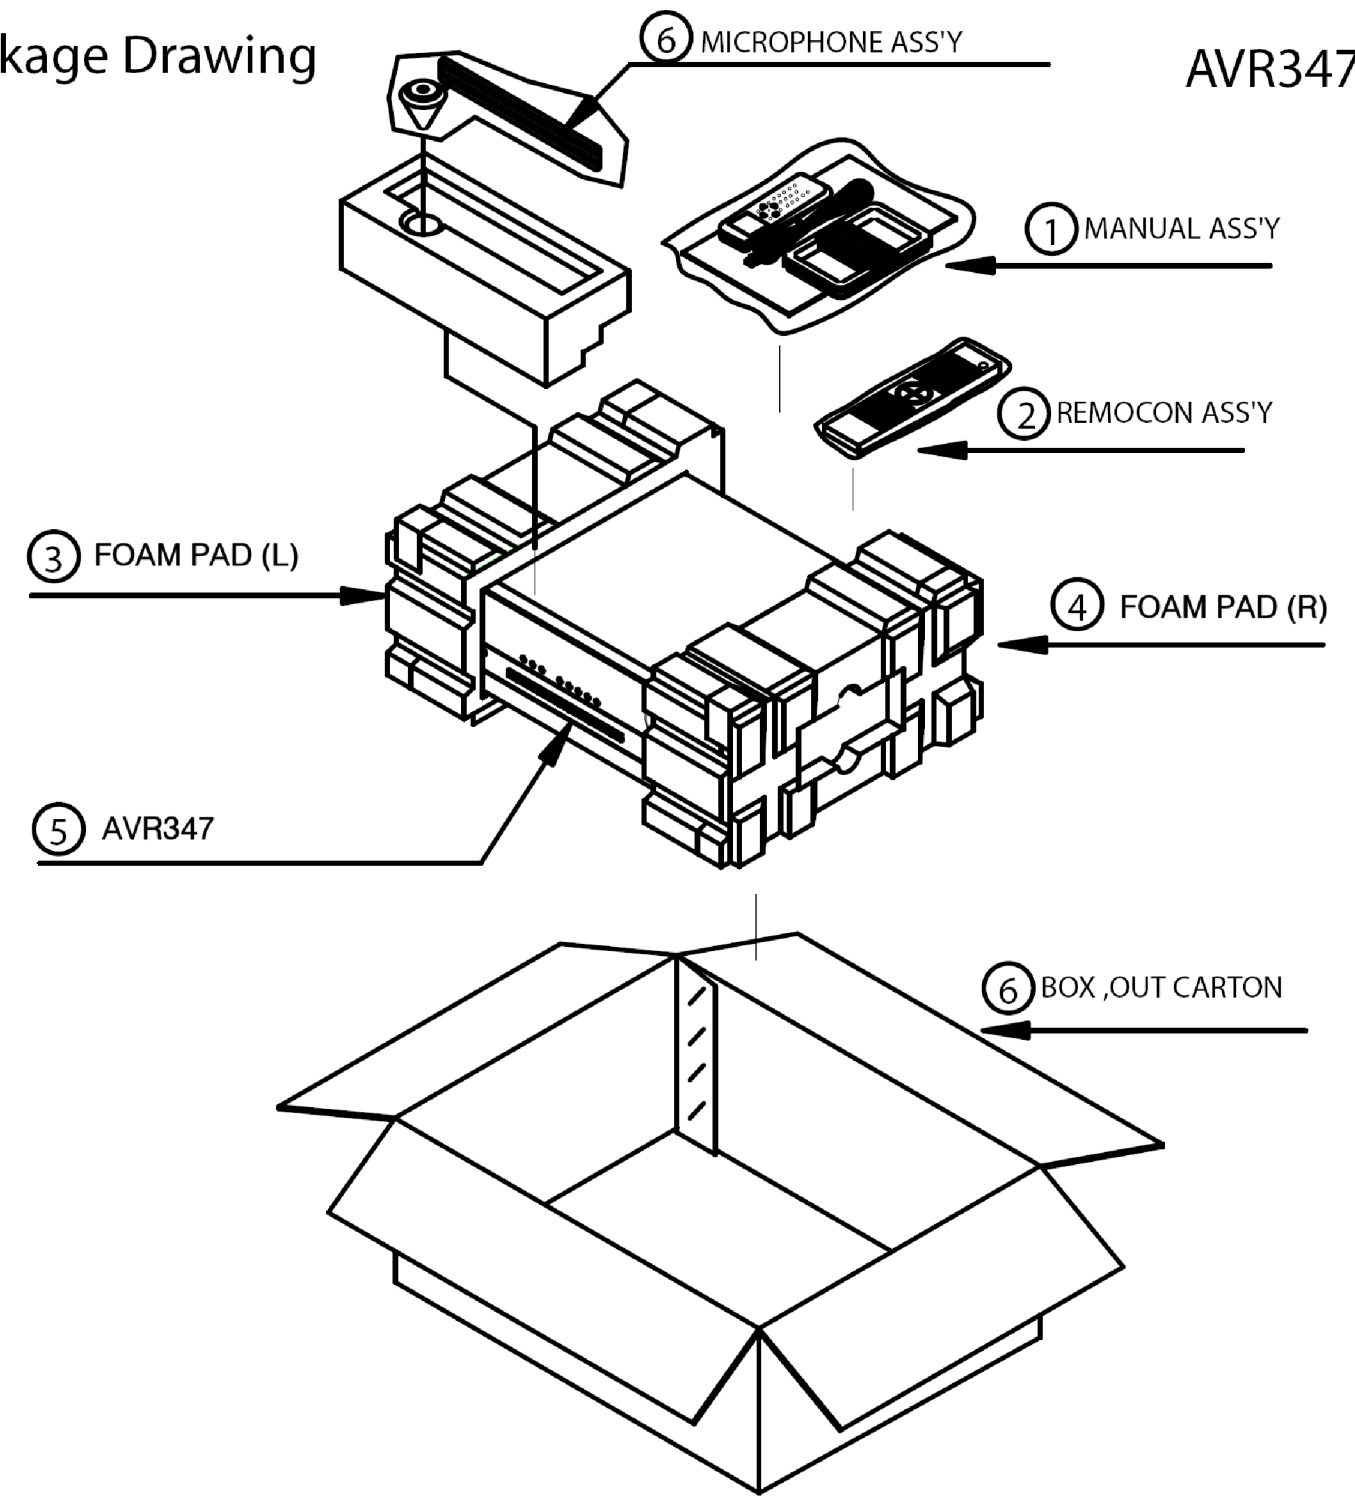

1. Instruction manual ass'y - Accessories

NO	DESCRIPTION	PARTS NO.	Q,ty
1	POLY BAG		1
2	CARD WARRANTY	CQE1A172X	1
3	AM LOOP ANTENNA ASS'Y	CSA1A027Z	1
4	BATTERY		3
5	BATTERY		2
6	INSTRUCTION MANUAL	COX1A1185Z	1
7	FM 1 POL ANT(UL)	CSA1A019Z	1
8	REMOCON ASS'Y(ZONE2)	HARTZONE23	1
9	CORD,POWER(UL)	CJA2A070Z	1
10	SHEET GUIDE		1
11	STAPLE		3
12	COVER ASS'Y	CGRAVR130ZA	1
	1 COVER A	CGR1A331M7H43	1
	2 COVER B	CGR1A332M7H43	1
	3 SHEET,FRONT COVER	CQE1A219Z	1
	4 PAD, COVER	CPS1A676	1
	5 BAG ,POLY		1
13	IMAGE BROCHURES		1
A	REMOCON ASS'Y	CARTAVR347	1
B	MICROPHONE ASS'Y	CJXAVR340MICRO	1

2. Package Drawing

AVR347

NO	DESCRIPTION	PARTS NO.	Q,ty
1	MANUAL ASS'Y		1
2	REMOCON ASS'Y	CARTAVR347	1
3	FOAM PAD (L)	CPS6A564	1
4	FOAM PAD (R)	CPS6A565	1
5	AVR347	AVR347	1
6	BOX,OUT CARTON	CPG1A822W	1
7	MICROPHONE ASS'Y	CJXAVR340MICRO	1