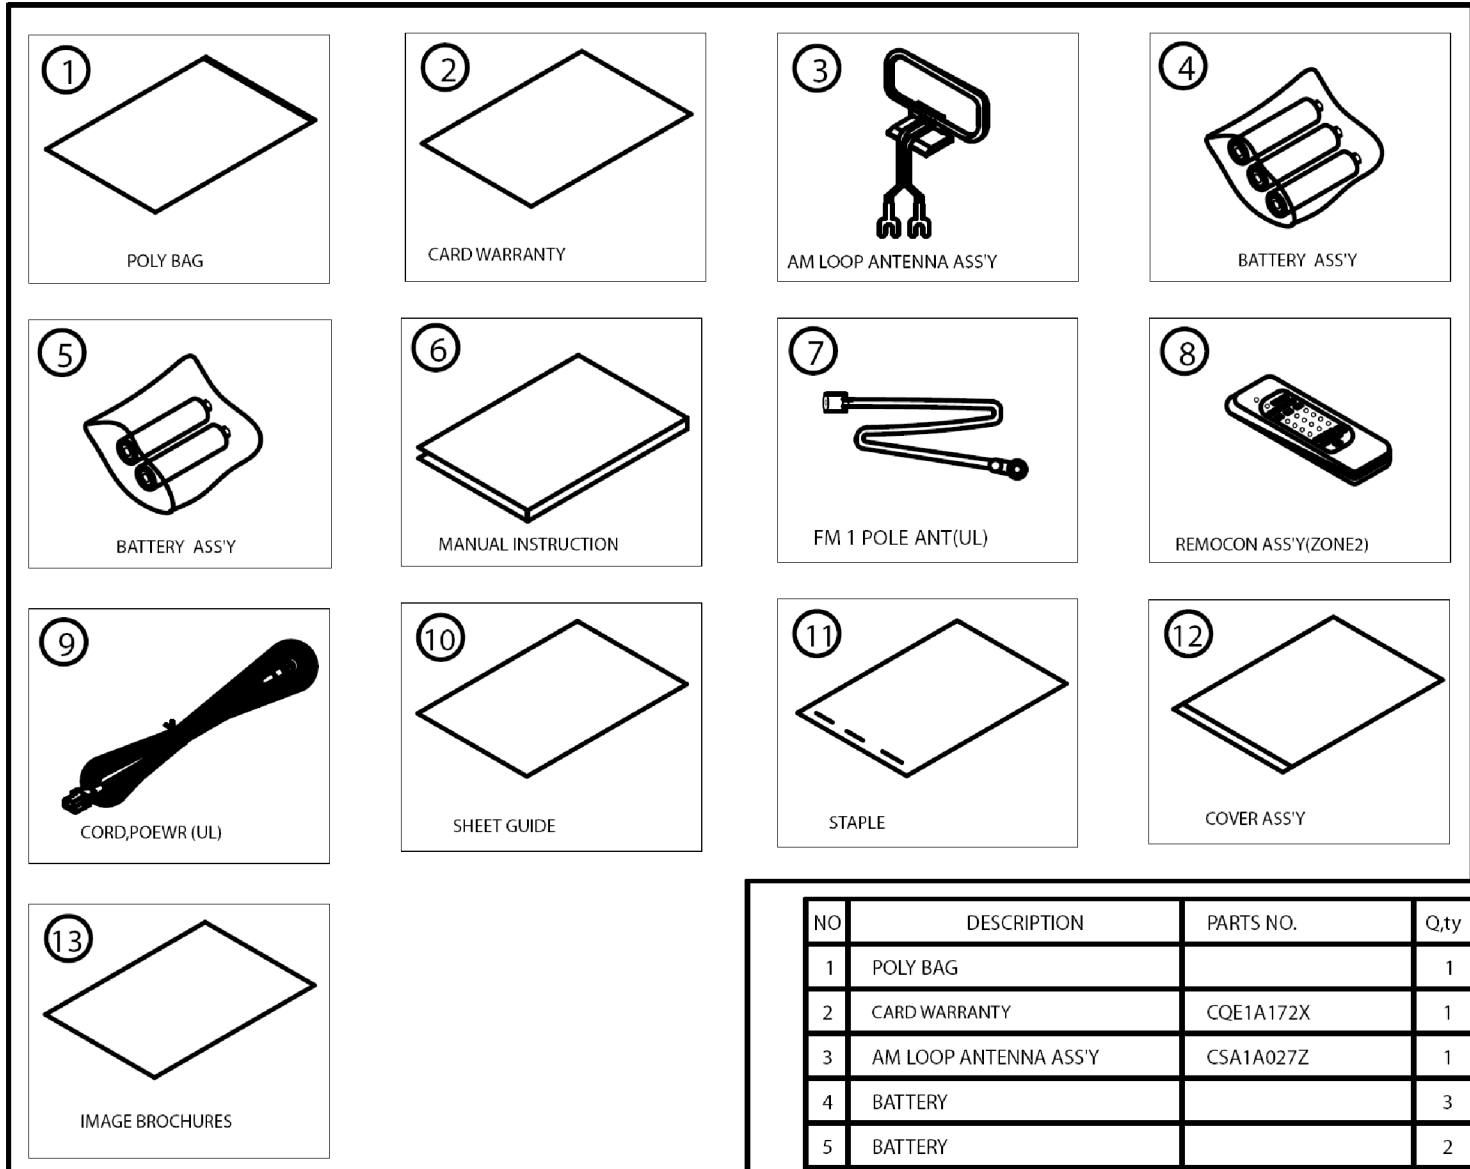

1. Instruction manual ass'y - Accessories

NO	DESCRIPTION	PARTS NO.	Q,ty
1	POLY BAG		1
2	CARD WARRANTY	CQE1A172X	1
3	AM LOOP ANTENNA ASS'Y	CSA1A027Z	1
4	BATTERY		3
5	BATTERY		2
6	INSTRUCTION MANUAL	COX1A1185Z	1
7	FM 1 POL ANT(UL)	CSA1A019Z	1
8	REMOCON ASS'Y(ZONE2)	HARTZONE23	1
9	CORD,POWER(UL)	CJA2A070Z	1
10	SHEET GUIDE		1
11	STAPLE		3
12	COVER ASS'Y	CGRAVR130ZA	1
	1 COVER A	CGR1A331M7H43	1
	2 COVER B	CGR1A332M7H43	1
	3 SHEET,FRONT COVER	CQE1A219Z	1
	4 PAD, COVER	CPS1A676	1
	5 BAG ,POLY		1
13	IMAGE BROCHURES		1
A	REMOCON ASS'Y	CARTAVR347	1
B	MICROPHONE ASS'Y	CJXAVR340MICRO	1